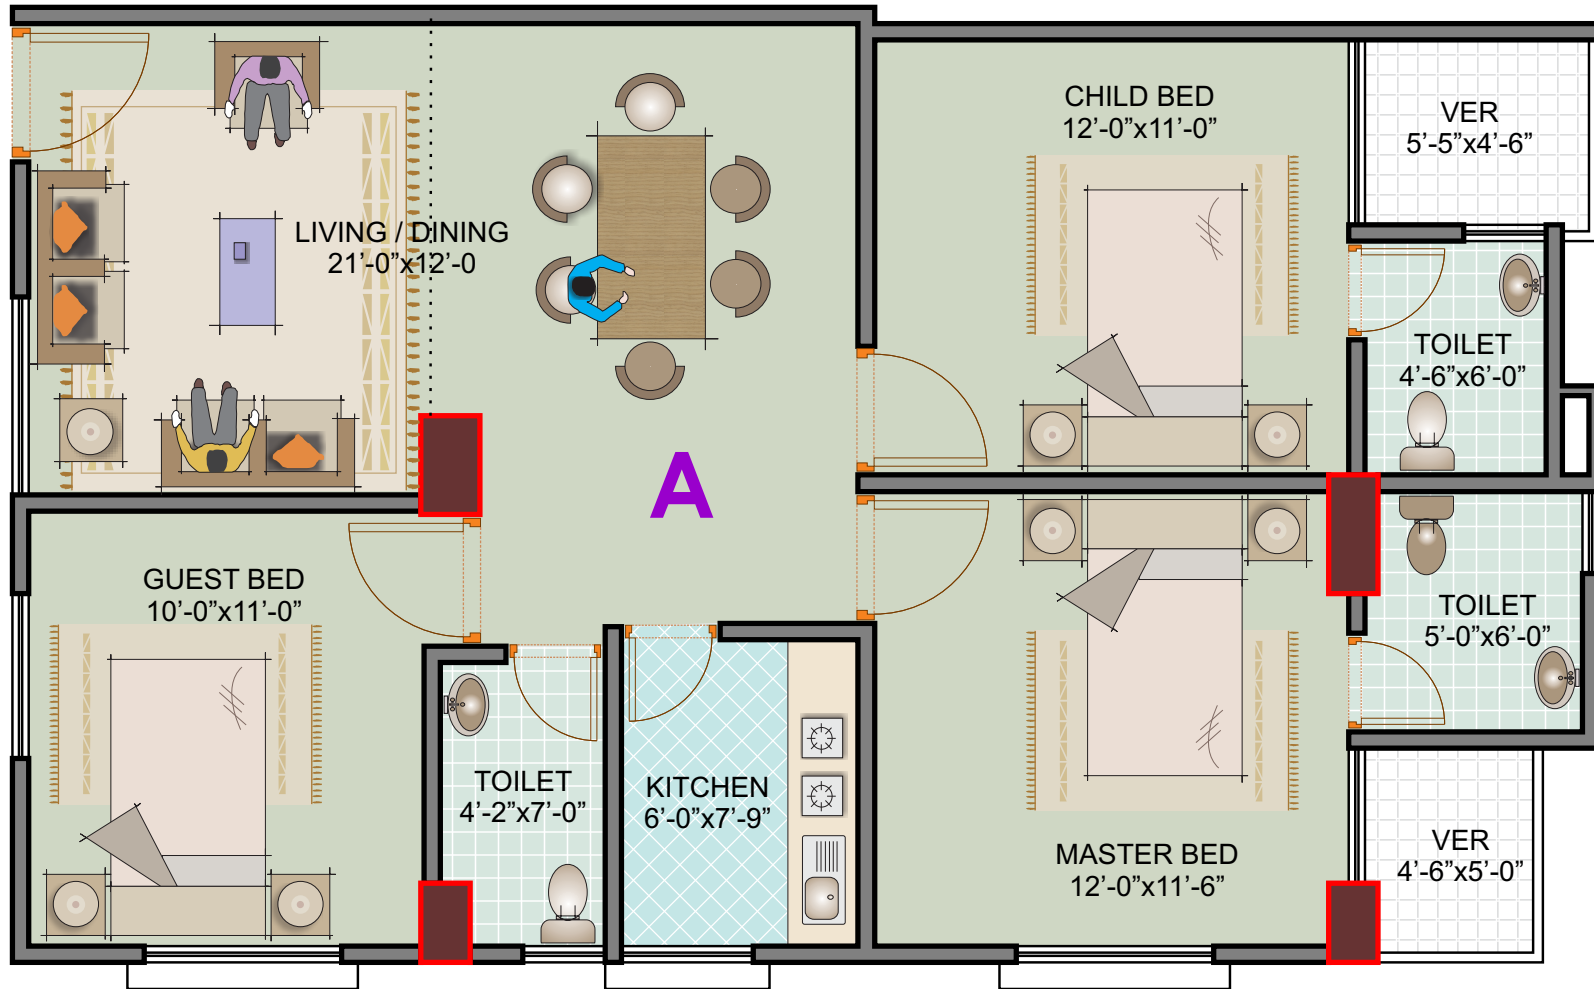

NAGAR SHWAPNO NEER

TYPE : A = 1225 sft.